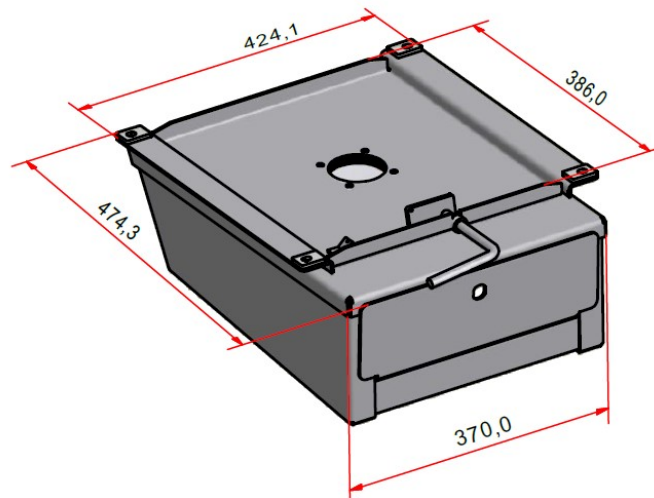

FCS38- T5 Locking Swivel Box: This swivel is for a VW T5 Van. It operates using a slip plate to rotate and swivel. The mechanism has been pull tested to comply with 76/115/EEC regulations. The swivel sits on the standard base/plinth. It has pre drilled holes for the fitment of standard VW Seats. Powdercoated Gloss Black to Finish.

Its overall dimensions are: 480 x 337 x 171- excluding Handle

We are a UK based company and manufacture all swivels in house, the quality of our swivels is very high and comes recommended from all our customers. We are based in Somerset we are able to dispatch swivels within the UK by various means depending on the quantities required.