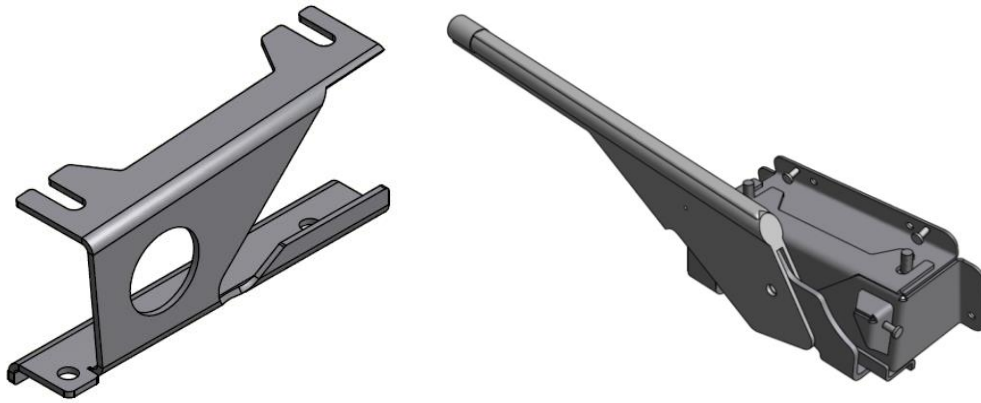

At Frocester Engineering we manufacture various swivels and swivel boxes for the motorhome conversion industry we also offer a range of accessories this includes handbrake adjustment brackets. We hold many in stock and can offer discounts depending on the quantities required.

VW Handbrake Brkts

FCM75 to suit FCS28 T5 Swivel Plate

FCM68 to suit FCS38 T5 Swivel Plate with Locking Box

Powdercoated Gloss Black to Finish.

If you have any questions on any of our products we are more than happy to help. Please contact us on 01934 751242 or 01934 751243(fax).