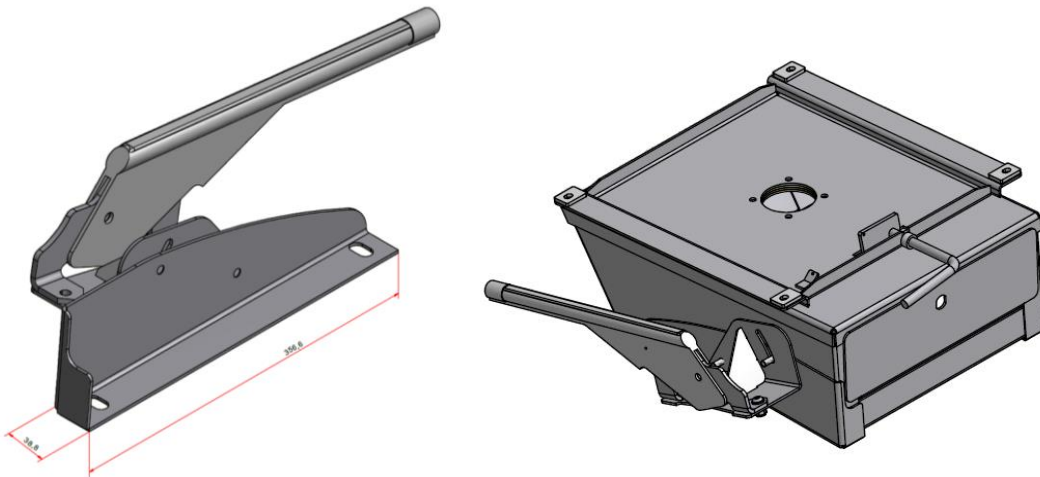

At Frocester Engineering we manufacture various swivels and swivel boxes for the motorhome conversion industry we also offer a range of accessories this includes handbrake adjustment brackets. We hold many in stock and can offer discounts depending on the quantities required.

VW Handbrake Brkts

FCM75 to suit FCS28 T5 Swivel Plate

FCM68 to suit FCS38 T5 Swivel Plate with Locking Box

Powdercoated Gloss Black to Finish.

If you have any questions on any of our products we are more than happy to help. Please contact us on 01934 751242 or 01934 751243(fax).